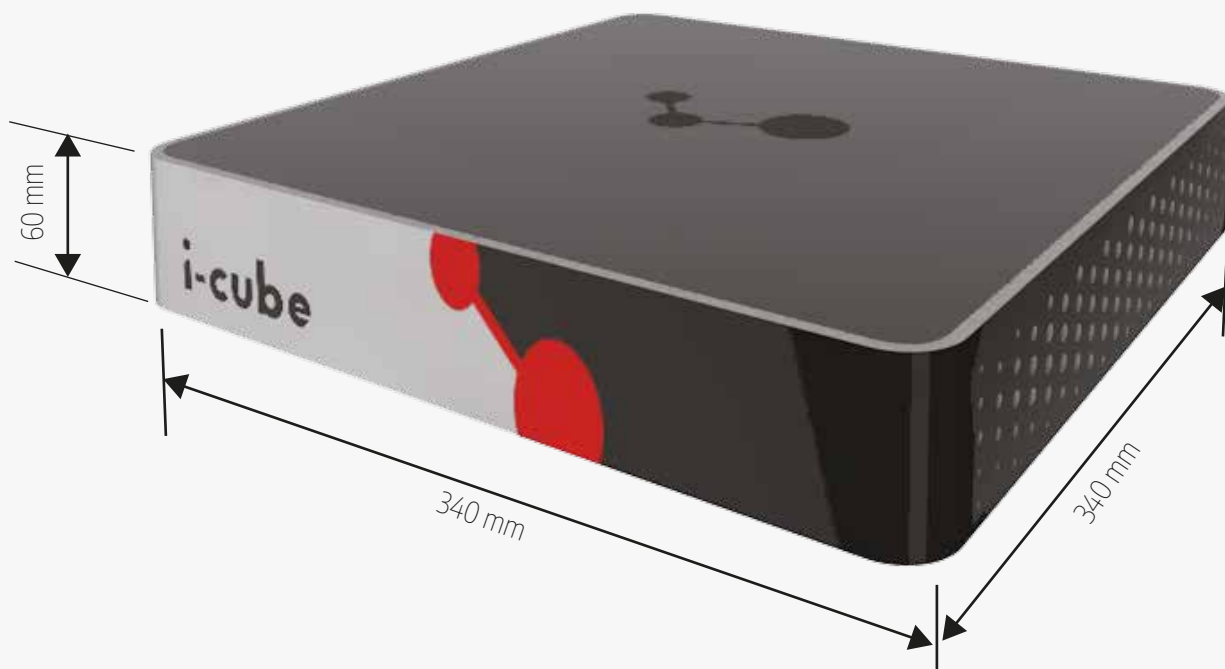

Dimensions:

The Netherlands Office:

Dutch Innovation Factory
Bleiswijkseweg 37c 2712PB Zoetermeer,
Netherlands
www.uniqueid.nl

Main Office:

DEPARK Teknopark
İnciraltı Mah. Mithat Pasa Cad.
No: 56-20 kat:2/214
Balçova - İZMİR / TURKEY

CONTACT US!

+31 70 890 34 80
+90 850 441 66 66